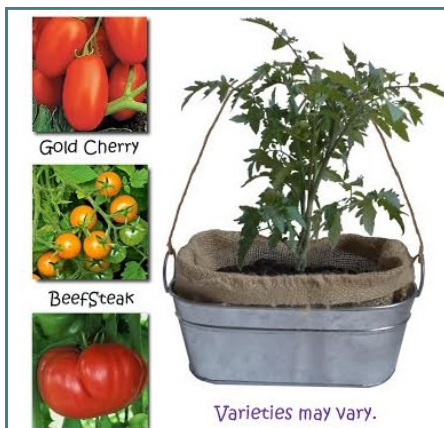

Gardening Fundraiser Coming Soon

Starting February 1, VMS students will begin the Gardens 4 Education fundraiser to raise funds for our school garden.

Garden kits are on sale for $15 each and contain a grafted tomato plant with three delicious varieties of tomatoes on one plant in a

reusable storage tub.

Orders may be placed between February 1-12. Plants will arrive in mid-March in time for Spring planting.

Thank you for your support!